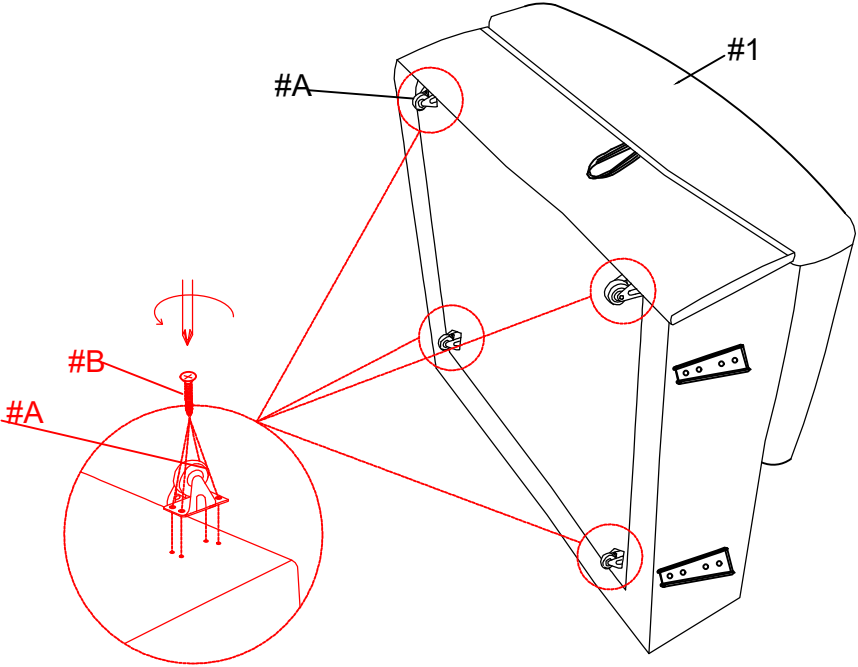

Assembly Instructions

WF301161

PARTS

#1 x 1pc

Seat

#2 x 2pcs (L+R)

Arm sofa

#3 x 1pc

Pillow

HARDWARE

#A x 4pcs

Roller

#B x 16pcs

Screw #8 x 25mm

Step 1.

Step 2 .

Step 3.

Step 4 .